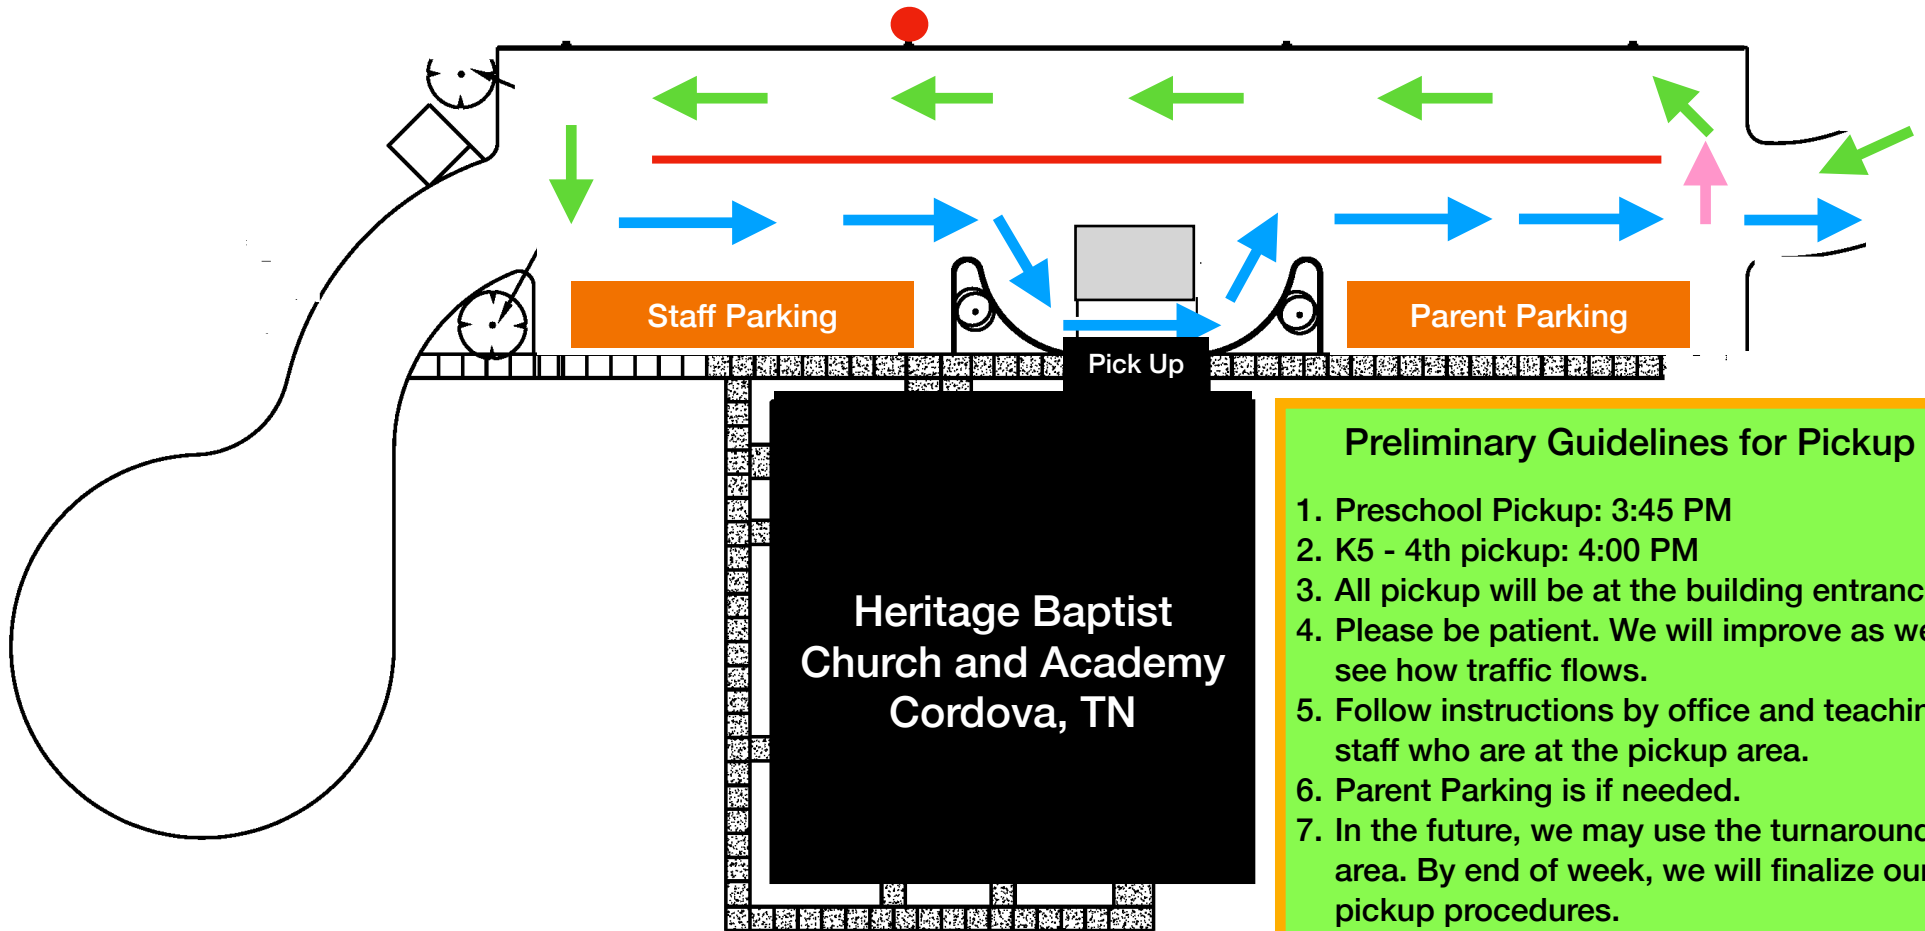

### Preliminary Guidelines for Pickup

1. Preschool Pickup: 3:45 PM
2. K5 - 4th pickup: 4:00 PM
3. All pickup will be at the building entrance
4. Please be patient. We will improve as we see how traffic flows.
5. Follow instructions by office and teaching staff who are at the pickup area.
6. Parent Parking is if needed.
7. In the future, we may use the turnaround area. By end of week, we will finalize our pickup procedures.