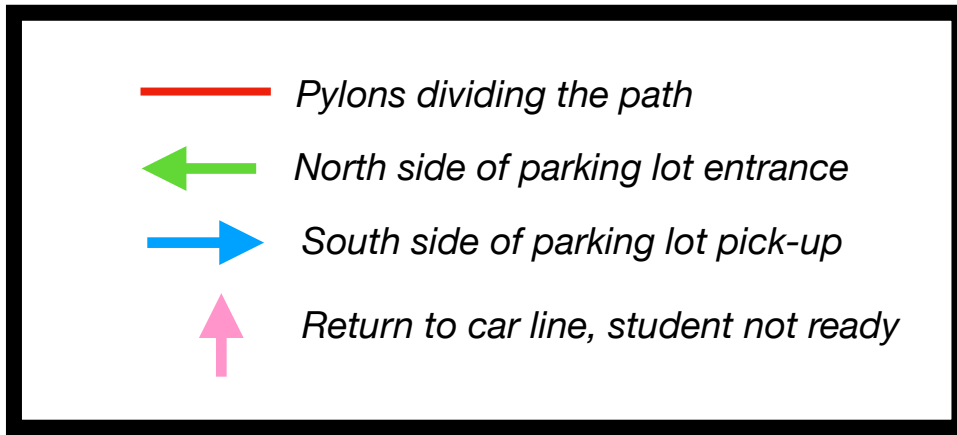

North

**Parent Pickup**  
**End of School Day**  
**3:30 - 4:15 PM**

### Preliminary Guidelines for Pickup

1. Preschool Pickup: 3:45 PM
2. K5 - 4th pickup: 4:00 PM
3. All pickup will be at the building entrance
4. Please be patient. We will improve as we see how traffic flows.
5. Follow instructions by office and teaching staff who are at the pickup area.
6. Parent Parking is if needed.
7. In the future, we may use the turnaround area. By end of week, we will finalize our pickup procedures.